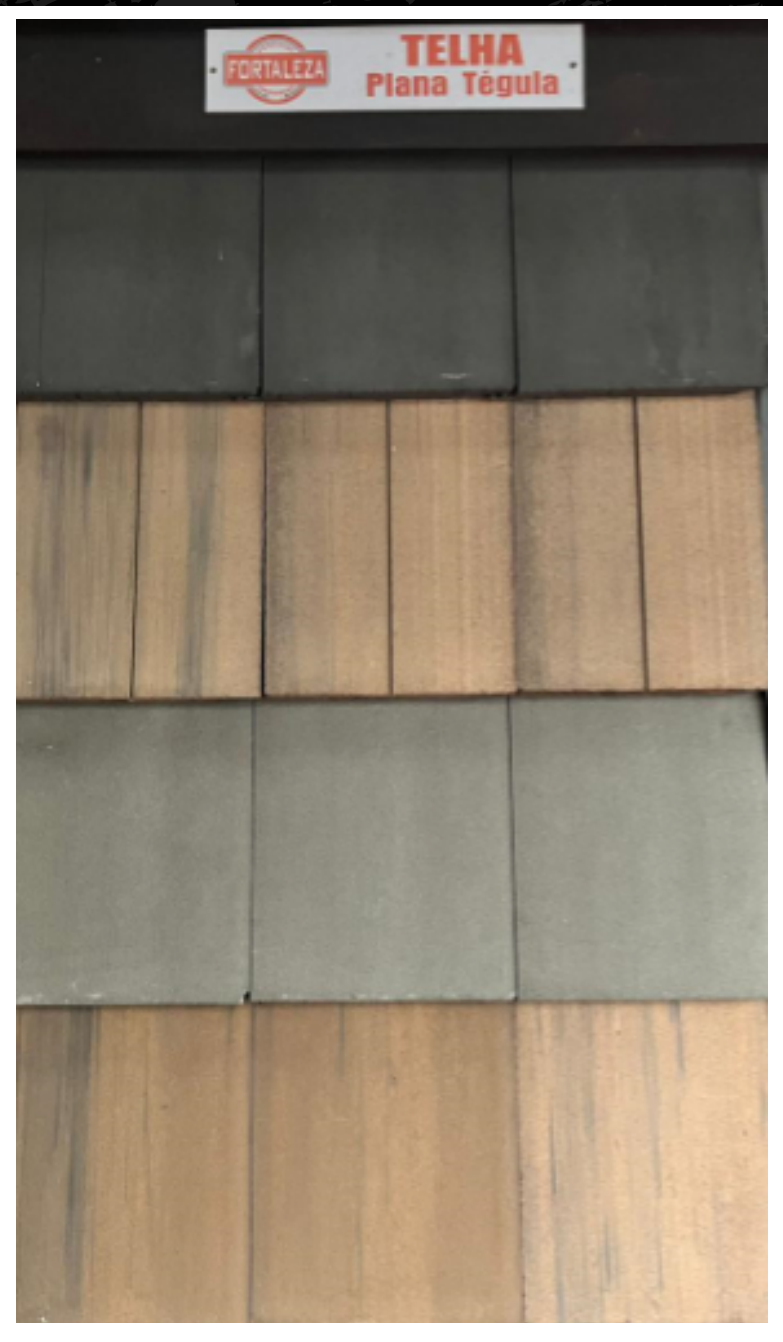

A photograph of a modern house with a grey concrete roof. The house has a gabled roof with a dormer window and a balcony. The roof tiles are a uniform grey color. In the bottom right corner, there is a circular inset showing a stack of three tiles in red, yellow, and grey. The 'Tégula' logo is in the top right corner, with the tagline 'A MARCA QUE CONCRETIZA SONHOS'.

TELHA BIG:
rende na obra,
rende para a construtora.