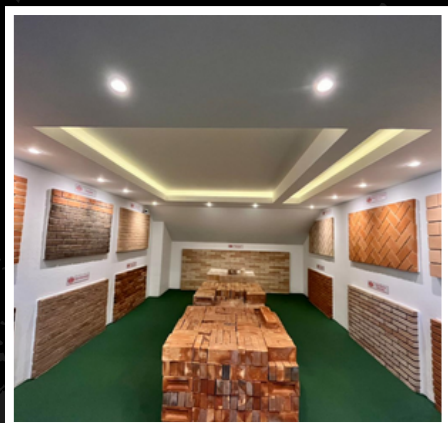

TIJOLO APARENTE

TIJOLO VERMELHO MESCLADO
TIJOLO VERMELHO REQUEIMADO

TIJOLO BRANCO MESCLADO
TIJOLO PALHA

TIJOLO COLONIAL MESCLADO
TIJOLO DEMOLIÇÃO

PLAQUETA VERMELHA MESCLADA
PLAQUETA BRANCA MESCLADA

TIJOLO REFRAATÁRIO
TAMANHOS

6,3CM

5,1CM

2,5CM

INFORMAÇÕES ÚTEIS

TIJOLOS TAMANHOS NORMAIS 75UN/M².

TIJOLOS TAMANHOS GRANDES 40UN/M².