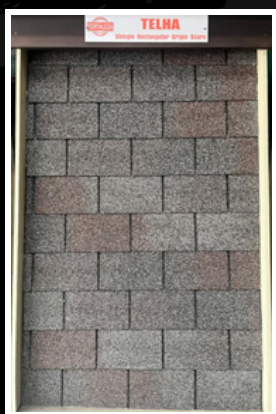

# TELHA SHINGLE

RECTANGULAR

# TELHA DE CONCRETO

TRADIÇÃO  
DOUBLE S  
BIG  
PLANA

A photograph of a modern house with a grey concrete roof. The house has a gabled roof with a dormer window and a balcony. The roof tiles are a uniform grey color. In the bottom right corner, there is a circular inset showing a stack of three tiles in red, yellow, and grey. The 'Tégula' logo is in the top right corner, with the tagline 'A MARCA QUE CONCRETIZA SONHOS'.