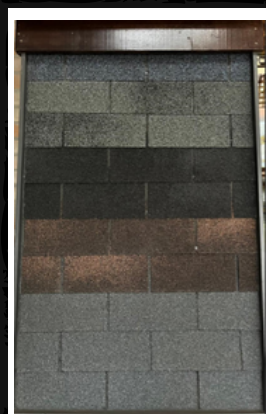

# TELHA DE CONCRETO

TRADIÇÃO  
DOUBLE S  
BIG  
PLANA

A photograph of a modern house with a grey concrete roof. The house has a gabled roof with a dormer window and a balcony. The roof tiles are a uniform grey color. In the bottom right corner, there is a circular inset showing a stack of three tiles in red, yellow, and grey. The 'Tégula' logo is in the top right corner, with the tagline 'A MARCA QUE CONCRETIZA SONHOS'.