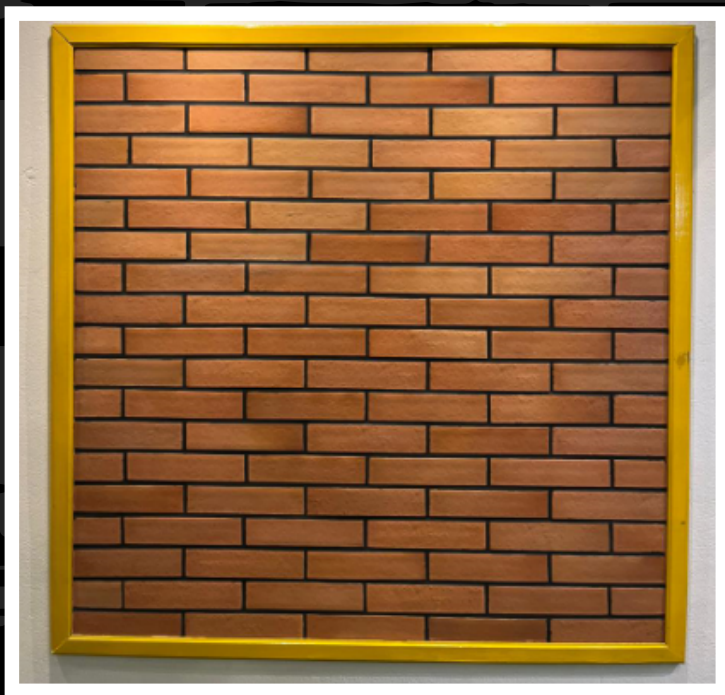

LAJOTA NATURAL