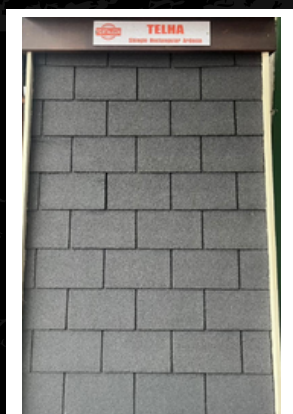

# TELHA SHINGLE

RECTANGULAR

# TELHA DE CONCRETO

TRADIÇÃO  
DOUBLE S  
BIG  
PLANA

A photograph of a modern house with a grey concrete roof. The house has a gabled roof with a dormer window and a balcony. The roof tiles are a uniform grey color. In the bottom right corner, there is a circular inset showing a stack of three tiles in red, yellow, and grey. The 'Tégula' logo is in the top right corner, with the tagline 'A MARCA QUE CONCRETIZA SONHOS'.